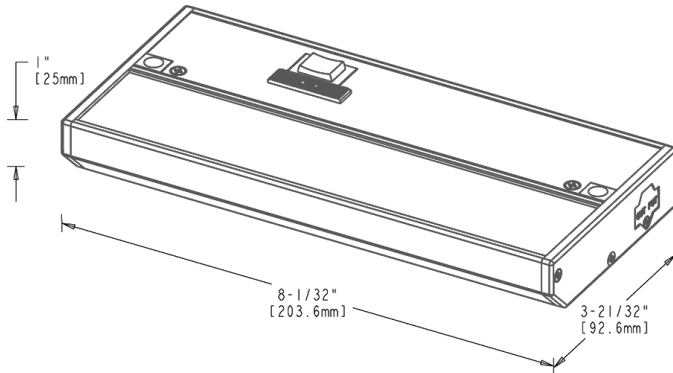

## Dimensions

## Features

- 5 discrete color temperatures
- Simple to connect multiple fixtures
- Available in four sizes (8", 16", 24" and 32") and two color finishes (white & brown)
- Compatible with common ELV & TRIAC dimmers